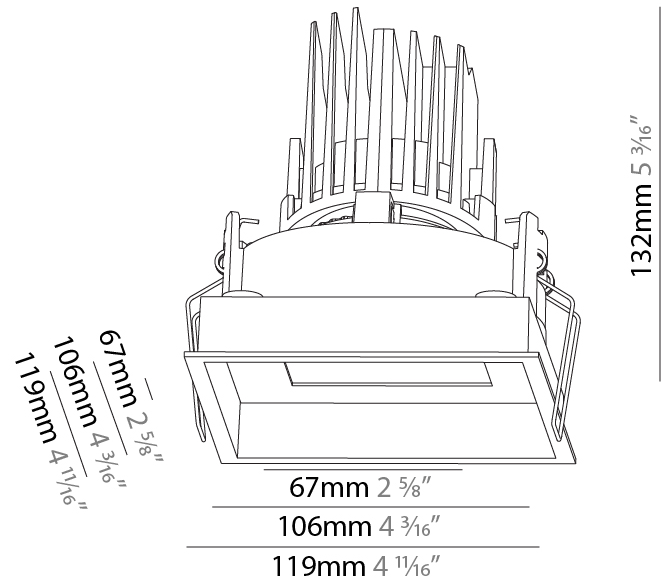

ELECTRICAL

Lamp Type: LED (Zhaga Standard)
Input Wattage (W): 13.2 / 16.5
Total Output Wattage (W): 12 / 14
Dimming: Tri-Mode (Non-Dimming and Phase Dimming (120Vac only) and 0-10V Dimming)
Driver Included: No
Driver Location: Recessed Housing
Driver Type: Constant Current - Universal
Driver Class: Class 2
Housing: See components
Input Voltage (V): 120 - 277
Constant Current (MA): 350

LED

Number of LEDs: 1
Color Temperature (°K): 2700 / 3000 / 3500 / 4000
Max. Delivered Lumen (lm): 850 / 950 / 1029 / 1050
Nominal Lumen (lm): 960 / 1070 / 1156 / 1180
CRI: >90 CRI
Lamp Life (hrs): 50000

OPTICAL

Reflector°: 14
Adjustability: Rotational 355°; Tilt 30°

RATINGS AND CERTIFICATIONS

Certified By: Certified for North American Standards
Zaneen Company Inc. © 2024, T 1800-388-3382, F 416-247-9319, www.zaneen.com

Available for International specifications by adding 'INT' at the end of the existing Model #. For assistance on 'custom' specifications, contact zteam@zaneen.com.
In a constant effort to supply the best product, we reserve the right to change specifications or materials without notice. The most recent specification sheets are found at zaneen.com