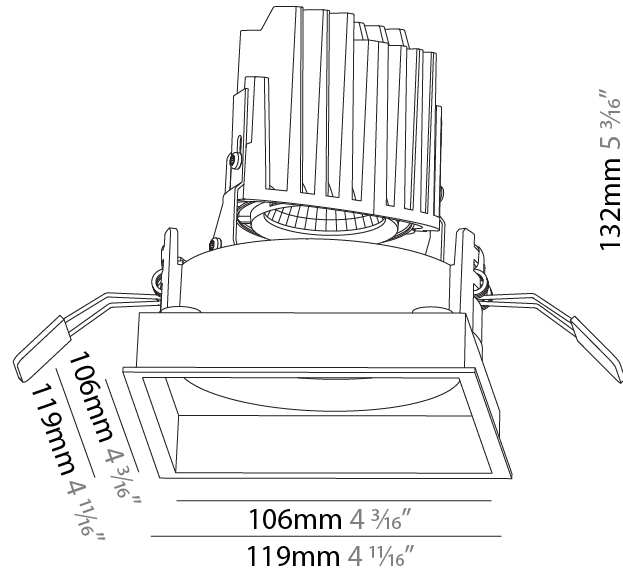

PHYSICAL

Shape: Square
Length (mm): 119
Length (in): 4 11/16
Width (mm): 119
Width (in): 4 11/16
Depth (mm): 132
Depth (in): 5 3/16
Ceiling Thickness (mm): 10 / 12.5 / 15
Ceiling Thickness (in): 3/8 or 1/2 or 9/16
Min. Recessing Depth (mm): 150
Min. Recessing Depth (in): 5 7/8
Light Distribution: Adjustable / Downlight
Weight (kg): 0.542
Weight (lbs): 1.2
Fixture Finish: SSR / BKV / CWI / CRY / HAB / UFT / ITA / RUA / FTG / MYG / LOD / PUS / FRO / FUP / KIA / POP / BLS / SPG / MEY / GOH / GUM / CHC / COM / ABZ / JAG / OBR / MOS / ROR
Fixture Material: Aluminum Die Cast
Cut-out Measurements: 114mm / 4 1/2" x 114mm / 4 1/2"

ELECTRICAL

Lamp Type: LED
Input Wattage (W): 16.5
Total Output Wattage (W): 14
Dimming: Tri-Mode (Non-Dimming and Phase Dimming (120Vac only) and 0-10V Dimming)
Driver Included: No
Driver Location: Recessed Housing
Driver Type: Constant Current - Universal
Driver Class: Class 2
Housing: See components
Input Voltage (V): 120 - 277
Constant Current (MA): 500

LED

Number of LEDs: 1
Color Temperature (°K): 2700 / 3000 / 3500 / 4000
Max. Delivered Lumen (lm): 940 / 980 / 1029 / 1050
Nominal Lumen (lm): 1386 / 1438 / 1511 / 1542
CRI: >90 CRI
Lamp Life (hrs): 50000

OPTICAL

Reflector°: 20 / 40 / 60
Adjustability: Rotational 355°; Tilt 30°

RATINGS AND CERTIFICATIONS

Certified By: Certified for North American Standards
IP rating: IP20