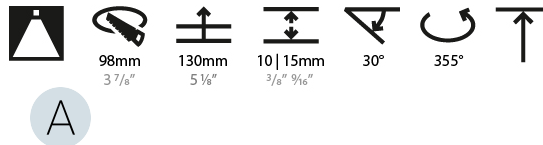

PHYSICAL

Shape: Square
Length (mm): 107
Length (in): 4 ³/₁₆"
Width (mm): 107
Width (in): 4 ³/₁₆"
Depth (mm): 112
Depth (in): 4 ⁷/₁₆"
Ceiling Thickness (mm): 10 / 12.5 / 15
Ceiling Thickness (in): 3/8 or 1/2 or 9/16
Min. Recessing Depth (mm): 130
Min. Recessing Depth (in): 5 ¹/₈"
Light Distribution: Adjustable / Downlight
Weight (kg): 0.479
Weight (lbs): 1.06
Fixture Finish: SSR / BKV / CWI / CRY / HAB / UFT / ITA / RUA / FTG / MYG / LOD / PUS / FRO / FUP / KIA / POP / BLS / SPG / MEY / GOH / GUM / CHC / COM / ABZ / JAG / OBR / MOS / ROR
Fixture Material: Aluminum Die Cast
Cut-out Measurements: 98mm / 3 7/8"

ELECTRICAL

Lamp Type: LED (Zhaga Standard)
Input Wattage (W): 16.5
Total Output Wattage (W): 14
Dimming: Tri-Mode (Non-Dimming and Phase Dimming (120Vac only) and 0-10V Dimming)
Driver Included: No
Driver Location: Recessed Housing
Driver Type: Constant Current - Universal
Driver Class: Class 2
Housing: See components
Input Voltage (V): 120 - 277
Constant Current (MA): 500

LED

Number of LEDs: 1
Color Temperature (°K): 2700 / 3000 / 3500 / 4000
Max. Delivered Lumen (lm): 940 / 980 / 1029 / 1050
Nominal Lumen (lm): 1386 / 1438 / 1511 / 1542
CRI: >90 CRI
Lamp Life (hrs): 50000

OPTICAL

Reflector°: 20 / 40 / 60
Adjustability: Rotational 355°; Tilt 30°

RATINGS AND CERTIFICATIONS

Certified By: Certified for North American Standards
IP rating: IP20

PROJECT
TYPE
SPECIFIER
QUANTITY
DATE