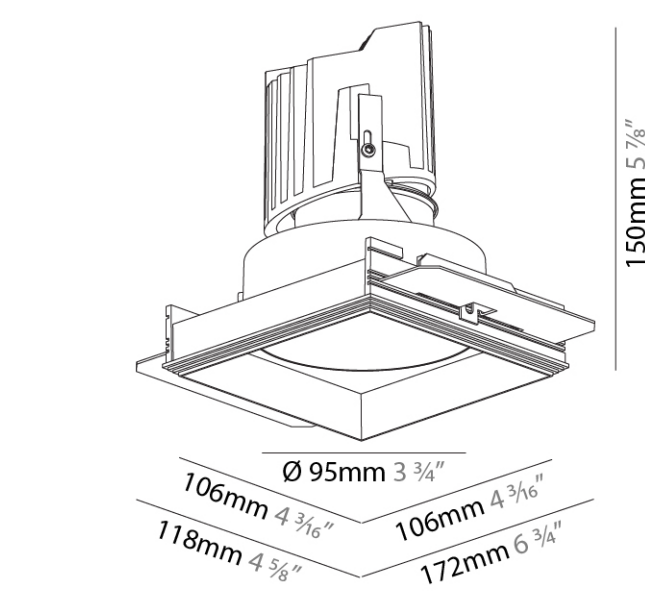

Ceiling Thickness (mm): 10 / 12.5 / 15 / 25
Ceiling Thickness (in): 3/8 or 1/2 or 9/16 or 1

Min. Recessing Depth (mm): 170
Min. Recessing Depth (in): 6 11/16

Light Distribution: Downlight
Weight (kg): 0.705
Weight (lbs): 1.55

Fixture Finish: SSR / BKV / CWI / CRY / HAB / UFT / ITA / RUA / FTG / MYG / LOD / PUS / FRO / FUP / KIA / POP / BLS / SPG / MEY / GOH / GUM / CHC / COM / ABZ / JAG / OBR / MOS / ROR

Fixture Material: Aluminum Die Cast
Cut-out Measurements: 120mm / 4 3/4" x 120mm / 4 3/4"
Upon Request: Unique Ceiling Thickness

ELECTRICAL

Lamp Type: LED (Zhaga Standard)
Input Wattage (W): 15.5
Total Output Wattage (W): 14.5

Dimming: Tri-Mode (Non-Dimming and Phase Dimming (120Vac only) and 0-10V Dimming)

Driver Included: No
Driver Location: Recessed Housing
Driver Type: Constant Current - Universal
Driver Class: Class 2

Housing: See components
Input Voltage (V): 120 - 277
Constant Current (MA): 500

LED

Number of LEDs: 1
Color Temperature (°K): 2700 / 3000 / 3500 / 4000
Max. Delivered Lumen (lm): 940 / 980 / 1029 / 1050
Nominal Lumen (lm): 1386 / 1438 / 1511 / 1542

CRI: >90 CRI
Efficiency (%): 87.9 / 88.4 / 87.9
Lamp Life (hrs): 50000

Upon Request: RGB-W Tunable White Special Color Temperature Special LED

OPTICAL

Reflector°: 20 / 40 / 60
Upon Request: Special Beam Angles

UPON REQUEST: Special Beam Angles