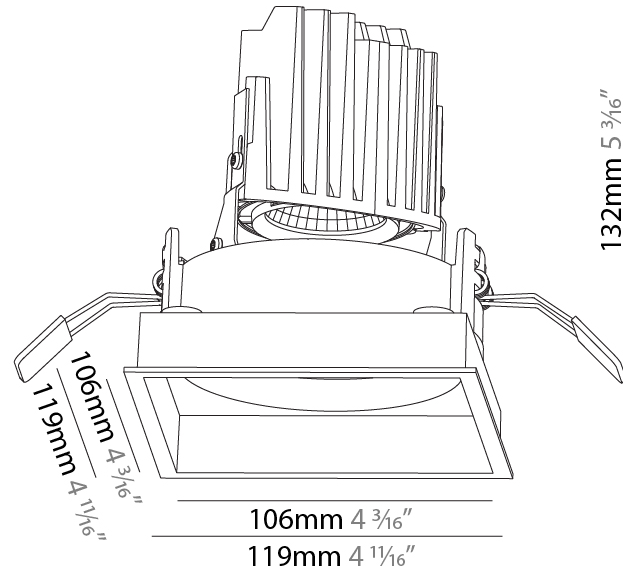

PHYSICAL

Shape: Square
Length (mm): 119
Length (in): 4 11/16
Width (mm): 119
Width (in): 4 11/16
Depth (mm): 132
Depth (in): 5 3/16
Ceiling Thickness (mm): 10 / 12.5 / 15
Ceiling Thickness (in): 3/8 or 1/2 or 9/16
Min. Recessing Depth (mm): 200
Min. Recessing Depth (in): 7 7/8
Light Distribution: Adjustable / Downlight
Weight (kg): 0.544
Weight (lbs): 1.2
Fixture Finish: SSR / BKV / CWI / CRY / HAB / UFT / ITA / RUA / FTG / MYG / LOD / PUS / FRO / FUP / KIA / POP / BLS / SPG / MEY / GOH / GUM / CHC / COM / ABZ / JAG / OBR / MOS / ROR
Fixture Material: Aluminum Die Cast
Cut-out Measurements: 114mm / 4 1/2" x 114mm / 4 1/2"

ELECTRICAL

Lamp Type: LED (Zhaga Standard)
Input Wattage (W): 13.2 / 16.5
Total Output Wattage (W): 12 / 14
Dimming: Tri-Mode (Non-Dimming and Phase Dimming (120Vac only) and 0-10V Dimming)
Driver Included: No
Driver Location: Recessed Housing
Driver Type: Constant Current - Universal
Driver Class: Class 2
Housing: See components
Input Voltage (V): 120 - 277
Constant Current (MA): 350

LED

Number of LEDs: 1
Color Temperature (°K): 2700 / 3000 / 3500 / 4000
Max. Delivered Lumen (lm): 850 / 950 / 1019 / 1040
Nominal Lumen (lm): 960 / 1070 / 1156 / 1180
CRI: >90 CRI
Lamp Life (hrs): 50000

OPTICAL

Reflector°: 10
Adjustability: Rotational 355°; Tilt 30°

RATINGS AND CERTIFICATIONS

Certified By: Certified for North American Standards
IP rating: IP20